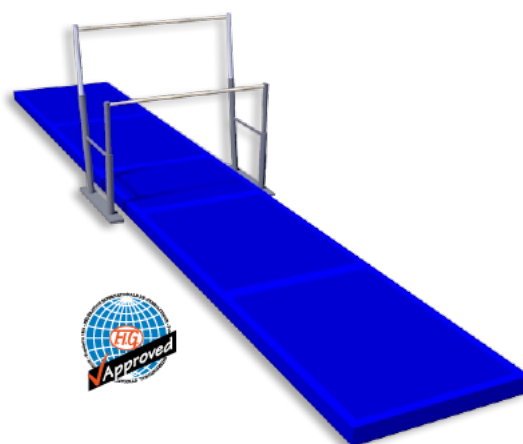

## Uneven bar

FIG certified competition mats. The pack contains interconnection mats. 4x 300x200x20cm, 1x 200x200x20cm

Product number	Size	Weight	Color
G9-uneven set-B	1400x200x20cm	168kg	